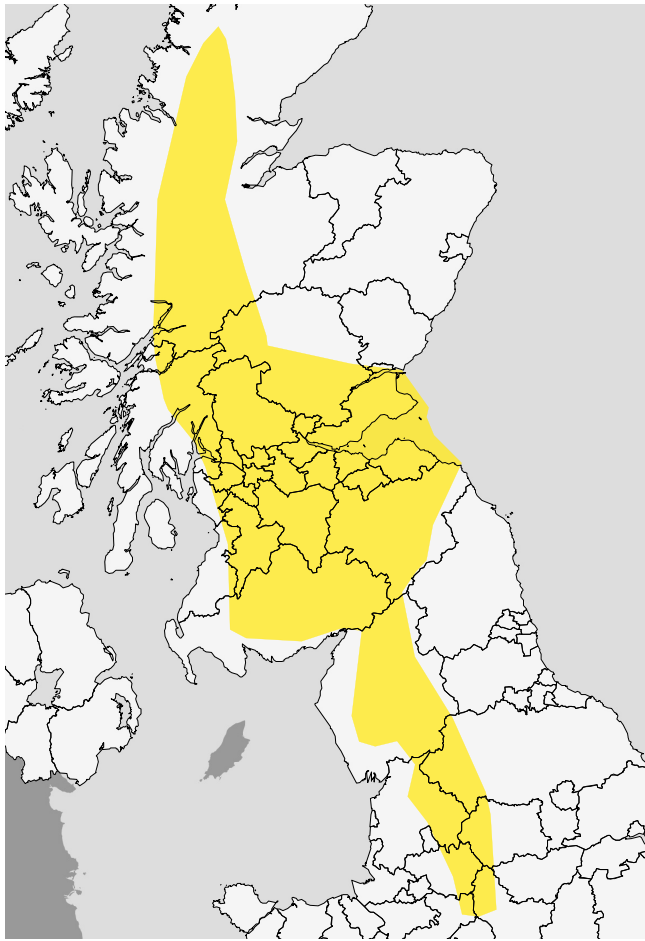

 **Yellow warning**  
**Snow & Ice**

Between  
**01:00 Tue 29 Jan 2019** and  
**12:00 Tue 29 Jan 2019**

**Ice and snow expected across parts of Scotland and parts of northwest England on Tuesday morning.**

**Further details**

Showers will turn increasingly to snow on Tuesday morning. 5 to 10 cm of fresh snow is expected above about 200m in Scotland with a cover of 1 to 2 cm at lower levels. Northwest England may see localised 2-4 cm above 200m. Ice will affect some untreated surfaces.

**Reason for update**

Risk of snow is now expected to affect more eastern parts of Scotland than previously, area extended east to include Fife , Lothians and Borders.

**Issued at 09:36 Mon 28 Jan, 2019 Updated at 07:34 Tue 29 Jan, 2019**

### **North West England**

Blackburn with Darwen Cheshire East Cumbria Greater Manchester Lancashire