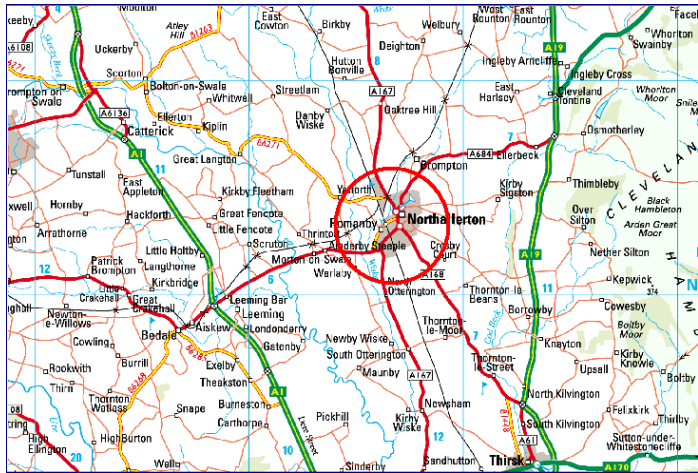

Address

JBA Consulting
Thornfield Business Park
Standard Way
Northallerton
North Yorkshire
DL6 2XQ
UK

t: +44 (0)1609 770958

f: +44 (0)870 0524 144

www.jbaconsulting.co.uk